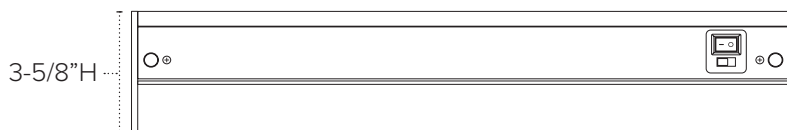

Technical Information

Series	3LC
Input Voltage	120V AC, 60Hz
CCT	Selectable 2700K / 3000K / 4000K
CRI	80+ (2700K) / 90+ (3000K / 4000K)
Wattage	Up to 16.8W (see individual product)
Lumens	Up to 1088Lm (see individual product)
Beam Angle	120°
Max Run	150W
Dimmable	5-100%
Mounting	Surface mount
Rating	cETLus Listed (dry location)
Rated Life	35,000 hrs