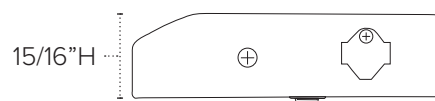

Technical Information

Series	3LC
Input Voltage	120V AC, 60Hz
CCT	Selectable 2700K / 3000K / 4000K
CRI	80+ (2700K) / 90+ (3000K / 4000K)
Wattage	Up to 16.8W (see individual product)
Lumens	Up to 1088Lm (see individual product)
Beam Angle	120°
Max Run	150W
Dimmable	5-100%
Mounting	Surface mount
Rating	cETLus Listed (dry location)
Rated Life	35,000 hrs