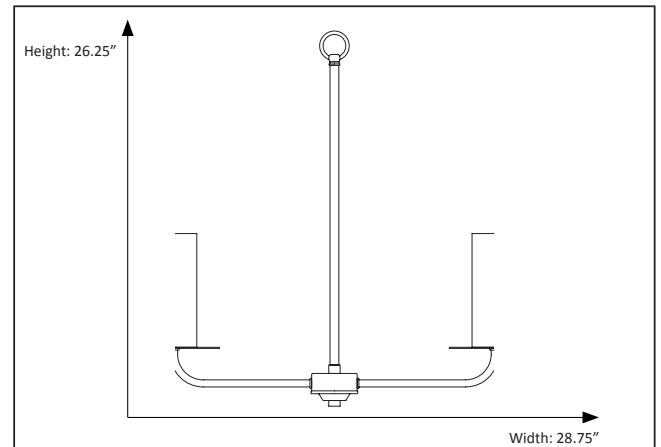

Features

Item Number	7-70151
Finish	Matte Black/Matte Gold
Dimensions	26.25"H x 28.75"W
Lamp Info	5 x 60W (C)
Bulb Base	E12 Candle
ETL Listed	Dry Location
Location	Indoor

Electrical

Fixture requires a grounded electrical supply line to 120 volts AC.

Installation

Fixture attaches to electrical junction box securely anchored in wall or ceiling.
All mounting hardware included.