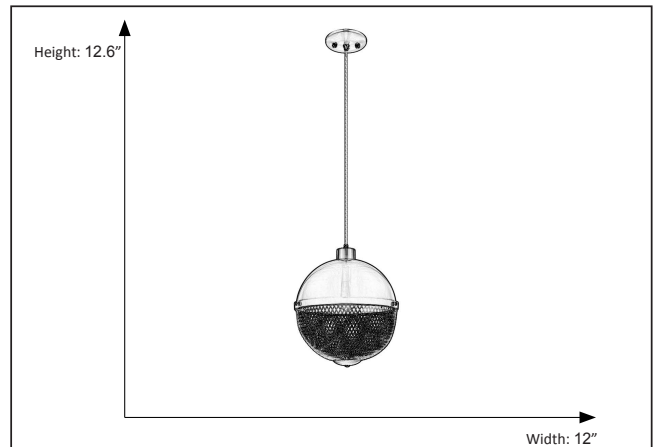

Parma Globe Pendant Light

Description

The Parma metal and mesh globe pendant light fixture features brushed nickel finish that add the perfect amount of light to any room while casting an unique shadow.

Features

Item Number	7-70259
Finish	Brushed Nickel
Dimensions	12.6"H x 12"W
Lamp Info	E26
Glass Finish	No glass
ETL Listed	Dry Location
Location	Indoor

Electrical

Fixture requires a grounded electrical supply line to 120 volts AC.