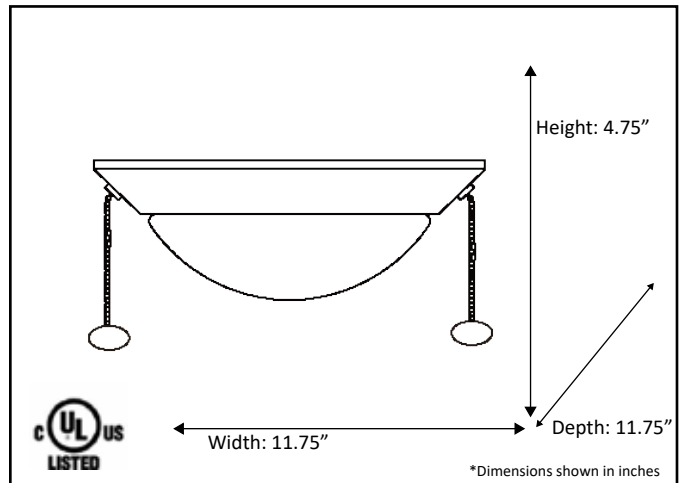

ELECTRICAL REQUIREMENTS: Fixture requires a grounded electrical supply line of 120 volts AC.

INSTALLATION REQUIREMENTS: Fixture attaches to electrical junction box securely anchored in wall or ceiling.
All mounting hardware included.

HOMEnhancements.com / 1505-A Kelly Blvd., Carrollton, TX. 75006

Product specifications subject to change without notice.

REFERENCE	QTY.	REMARKS	Project
			Location/Type
			Architect
			Engineer
			Contractor
			Submitted By: Date: