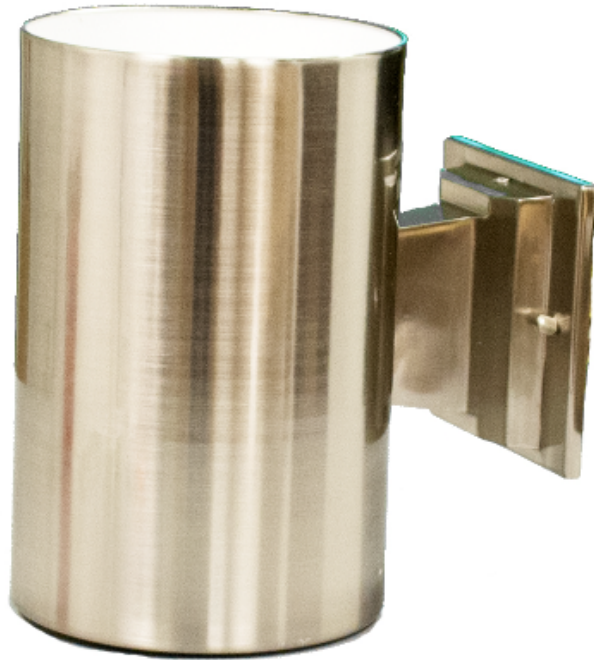

**Model #:** PL-895-NK(GU24)

**Description:** Exterior Coach Light

**Product Finish:** Brushed Nickel

**Height:** 9"

**Width:** 6"

**Depth:** 8 1/5"

**Lamp Type:** GU24

**Lamp Max Wattage:** 1x13W

*Dimensions shown in inches*

**INSTALLATION REQUIREMENTS:**

Fixture attaches to electrical junction box securely anchored in wall or ceiling. *All mounting hardware included.*

**ELECTRICAL REQUIREMENTS:**